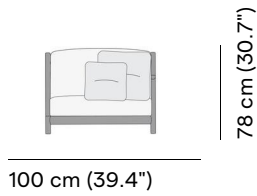

FEATURES	Modular system; adjustable feet; connector
OPTIONS	Protective cover

Available in

FRAME
Wood

HFTK
teak natural

Technical drawing

Maintenance

To maintain and protect your Manutti pieces, we've developed a series of products that will guarantee their extended lifespan and your carefree enjoyment for many years to come.