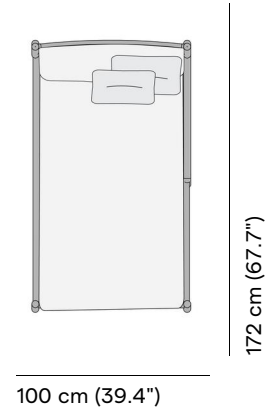

FEATURES	Modular system; adjustable feet; connector
OPTIONS	Protective cover

Available in

FRAME
Wood

HFTK
teak natural

Technical drawing

Maintenance

To maintain and protect your Manutti pieces, we've developed a series of products that will guarantee their extended lifespan and your carefree enjoyment for many years to come.