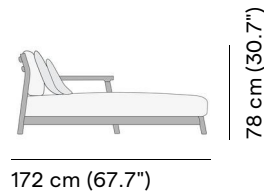

FEATURES	Modular system; adjustable feet; connector
OPTIONS	Protective cover

Available in

FRAME
Wood

HFTK
teak natural

Technical drawing

Maintenance

To maintain and protect your Manutti pieces, we've developed a series of products that will guarantee their extended lifespan and your carefree enjoyment for many years to come.